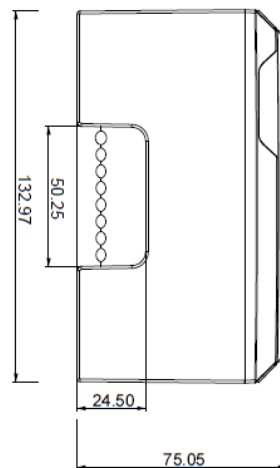

Dimensions in mm

Dimensions of **ASS05060000** Box for Wall Mounting of Color Control GX and BMV

Revision : v1.0
Date : 11-08-2015

Dimensions in mm

Dimensions of **ASS050600000** Box for Wall Mounting of Color Control GX and BMV