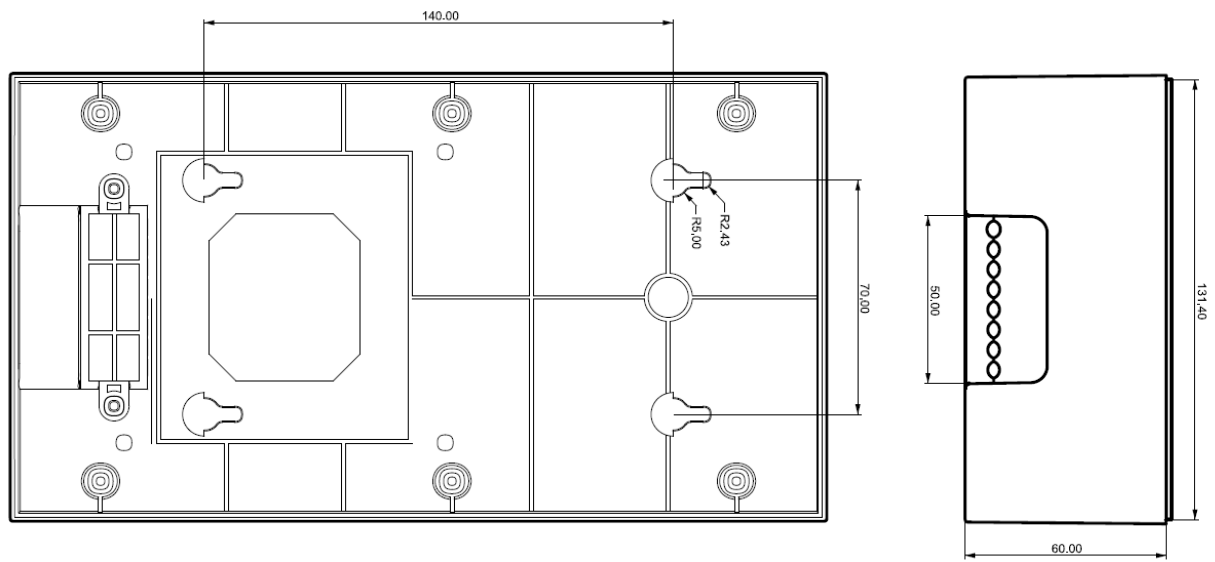

Dimensions in mm

Dimensions of **ASS05060000** Box for Wall Mounting of Color Control GX and BMV

Revision : v1.0
Date : 11-08-2015

Dimensions in mm

Dimensions of **ASS050600000** Box for Wall Mounting of Color Control GX and BMV