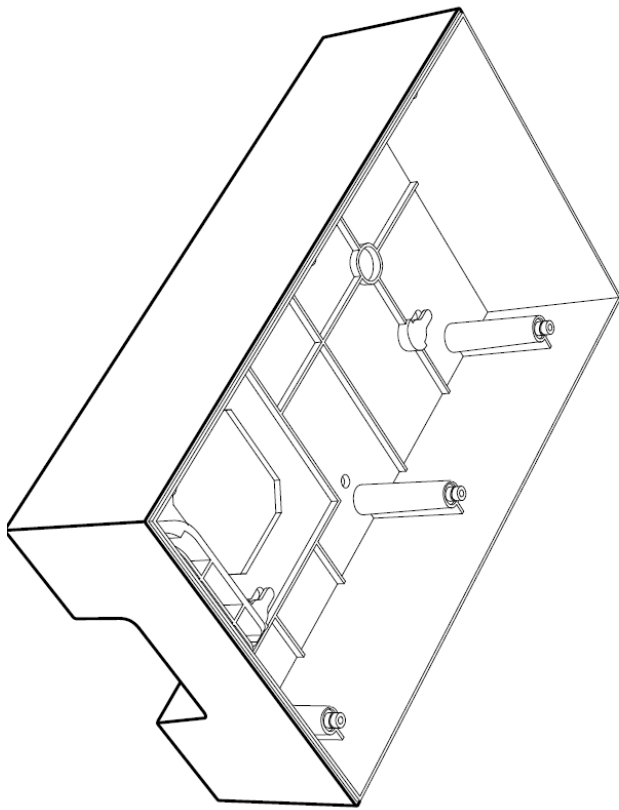

Dimensions in mm

Dimensions of **ASS05060000** Box for Wall Mounting of Color Control GX and BMV

Revision : v1.0
Date : 11-08-2015

Dimensions in mm

Dimensions of **ASS050600000** Box for Wall Mounting of Color Control GX and BMV