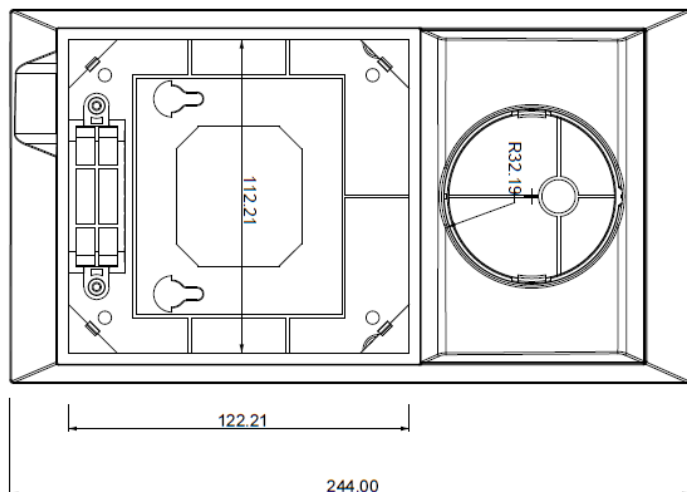

Dimensions in mm

Dimensions of **ASS05060000** Box for Wall Mounting of Color Control GX and BMV

Revision : v1.0
Date : 11-08-2015

Dimensions in mm

Dimensions of **ASS050600000** Box for Wall Mounting of Color Control GX and BMV