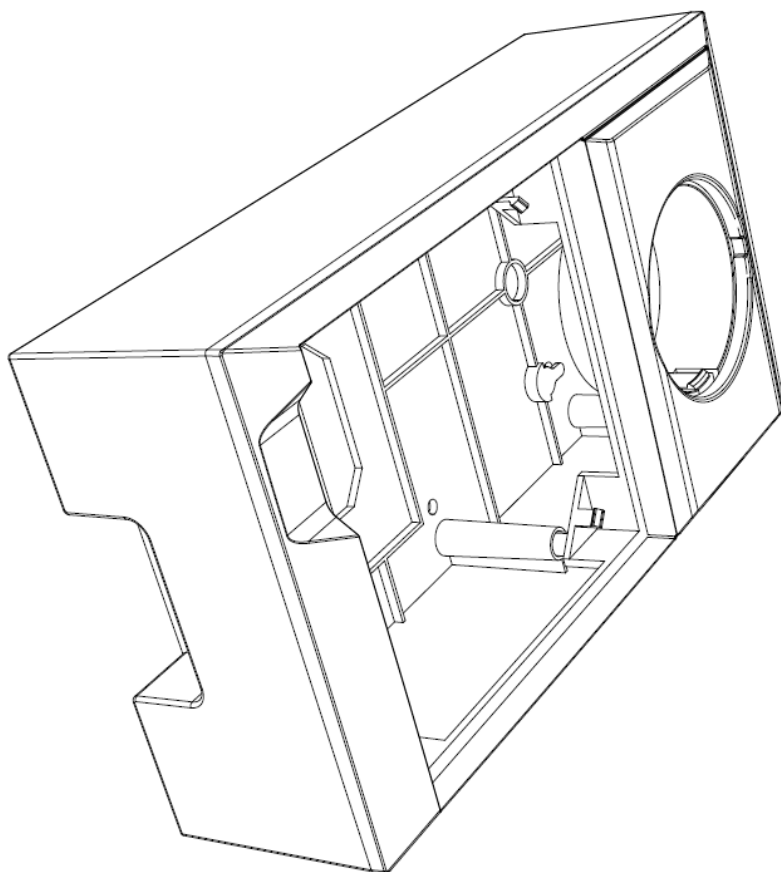

Dimensions in mm

Dimensions of **ASS05060000** Box for Wall Mounting of Color Control GX and BMV

Revision : v1.0
Date : 11-08-2015

Dimensions in mm

Dimensions of **ASS050600000** Box for Wall Mounting of Color Control GX and BMV